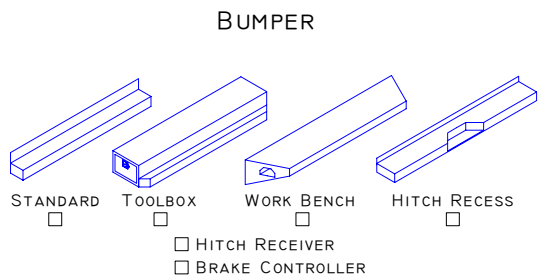

CONFIGURATION

SIDE HEIGHT
 TALL
 STANDARD
 LO-PRO

H V TOP OPEN RAISED FRONT CANOPY
 STREET SIDE CURB SIDE

CANOPY OPTIONS
 SIDE WINDOWS
 SIDE DOORS
 INSIDE HEIGHT "-----"

CUSTOM SERVICE BODY QUOTE FORM

CUSTOMER