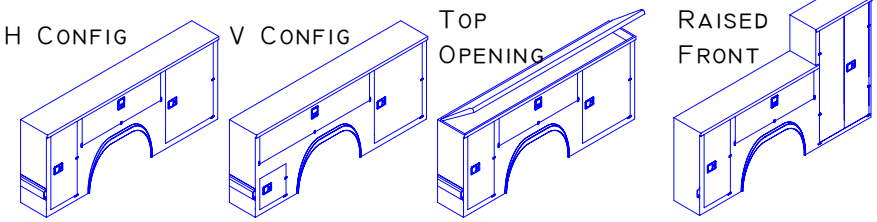

CONFIGURATION

SIDE HEIGHT
 TALL
 STANDARD
 LO-PRO

H V TOP OPEN RAISED FRONT CANOPY
 STREET SIDE CURB SIDE

CANOPY OPTIONS
 SIDE WINDOWS
 SIDE DOORS
 INSIDE HEIGHT "-----"

CUSTOM SERVICE BODY QUOTE FORM

CUSTOMER