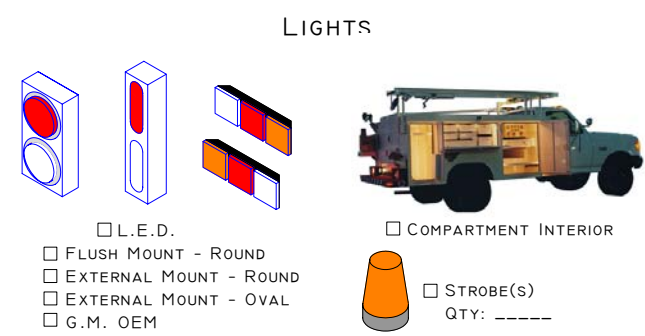

CONFIGURATION

SIDE HEIGHT
 TALL
 STANDARD
 LO-PRO

H V TOP OPEN RAISED FRONT CANOPY
 STREET SIDE CURB SIDE

CANOPY OPTIONS
 SIDE WINDOWS
 SIDE DOORS
 INSIDE HEIGHT "-----"

CUSTOM SERVICE BODY QUOTE FORM

CUSTOMER