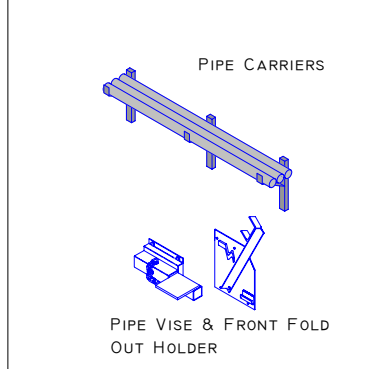

CUSTOM SERVICE BODY QUOTE FORM

CUSTOMER

PHONE

FAX

E-MAIL

CHASSIS INFO
MAKE
MODEL
CA INCHES
COLOR