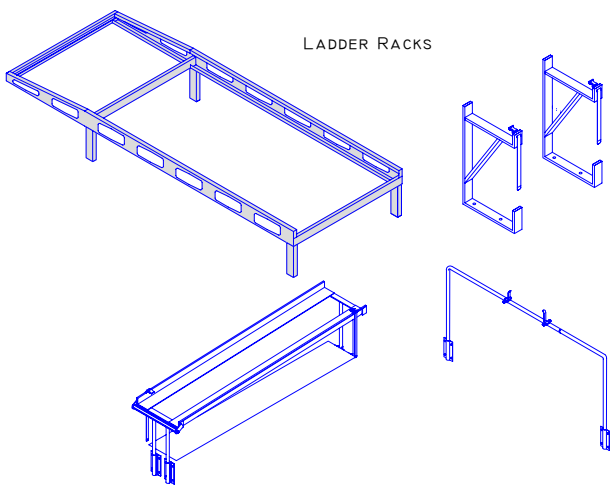

CONFIGURATION

SIDE HEIGHT
 TALL
 STANDARD
 LO-PRO

H V TOP OPEN RAISED FRONT CANOPY
 STREET SIDE CURB SIDE

CANOPY OPTIONS
 SIDE WINDOWS
 SIDE DOORS
 INSIDE HEIGHT "-----"

CUSTOM SERVICE BODY QUOTE FORM

CUSTOMER

PHONE

FAX

E-MAIL

CHASSIS INFO
 MAKE
 MODEL
 CA INCHES
 COLOR

THIS IS JUST A SAMPLE OF AVAILABLE OPTIONS. WE CAN BUILD YOUR TRUCK BED EXACTLY THE WAY YOU WANT IT.

Valley Truck
 www.TruckBeds.com
 800-837-4080
 509-839-6999 FAX