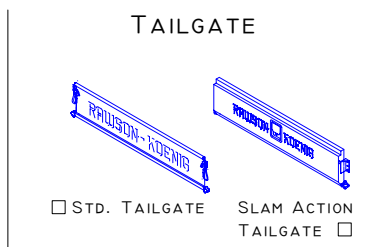

CUSTOM SERVICE BODY QUOTE FORM

CUSTOMER

PHONE

FAX

E-MAIL

CHASSIS INFO
MAKE
MODEL
CA INCHES
COLOR