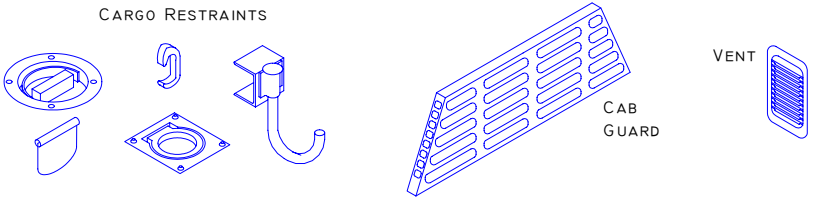

CONFIGURATION

SIDE HEIGHT
 TALL
 STANDARD
 LO-PRO

H V TOP OPEN RAISED FRONT CANOPY
 STREET SIDE CURB SIDE

CANOPY OPTIONS
 SIDE WINDOWS
 SIDE DOORS
 INSIDE HEIGHT "-----"

CUSTOM SERVICE BODY QUOTE FORM

CUSTOMER