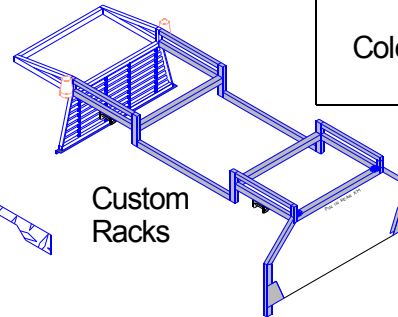

Fax to
509-839-6999