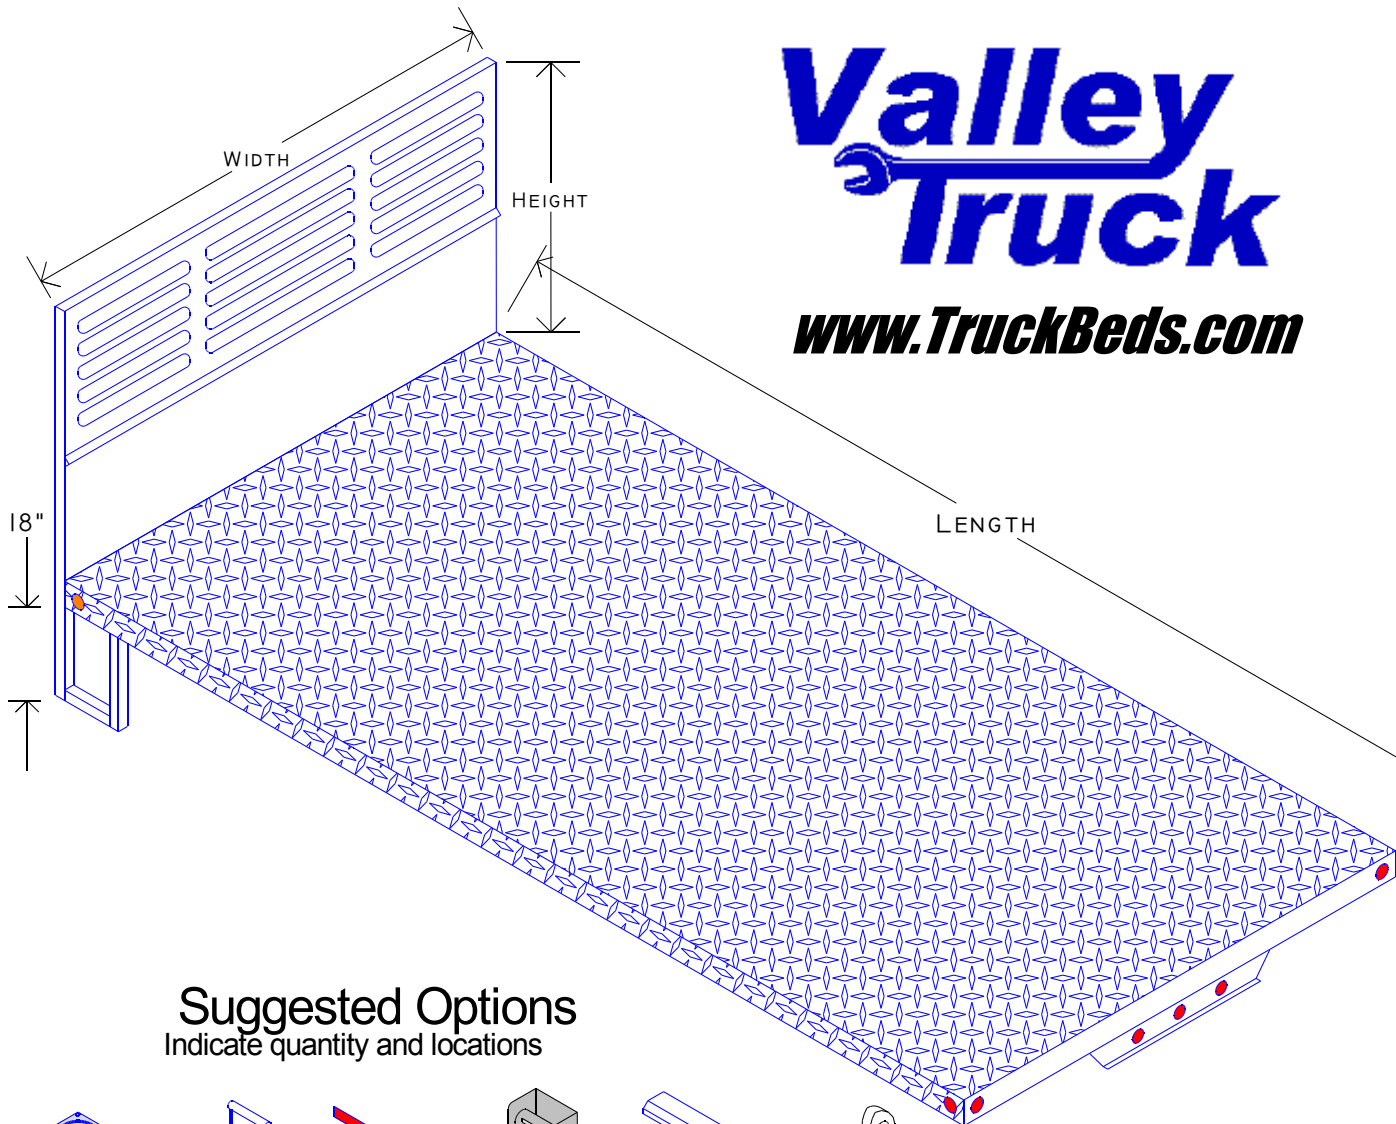

# Valley Truck

[www.TruckBeds.com](http://www.TruckBeds.com)

### Flatbed Info

Length  feet / inches

Width  inches

Height  inches

Long Beams  4"  5"  6"  7"  8"  
*Circle One*

Long Beam Spacing  inches  
*Standard = 34"*

Cross Mem. Spacing  inches  
*Standard = 14"*

Deck Mat:  Smooth /  Tread  
*Circle One*